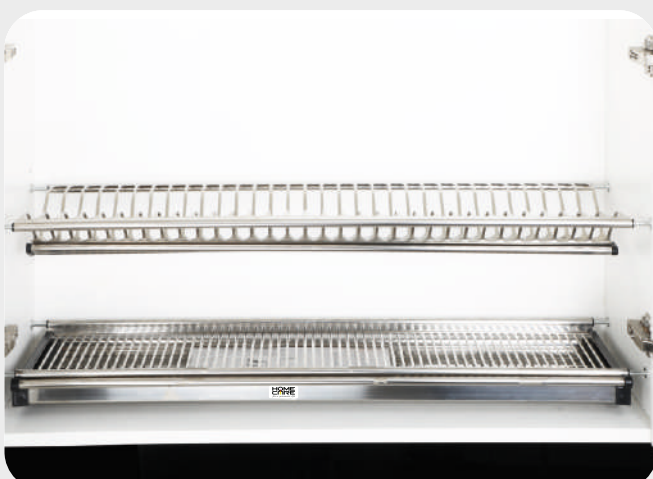

DISH RACK

► Order Information

Packing : 5 Pc
Colour : SS

SIZE (WxDxH)	CODE	MRP
600mm (565x280x65mm)	DR1-600	2520
700mm (665x280x65mm)	DR1-700	2880
800mm (765x280x65mm)	DR1-800	3240
900mm (865x280x65mm)	DR1-900	3600
1000mm (965x280x65mm)	DR1-1000	3960