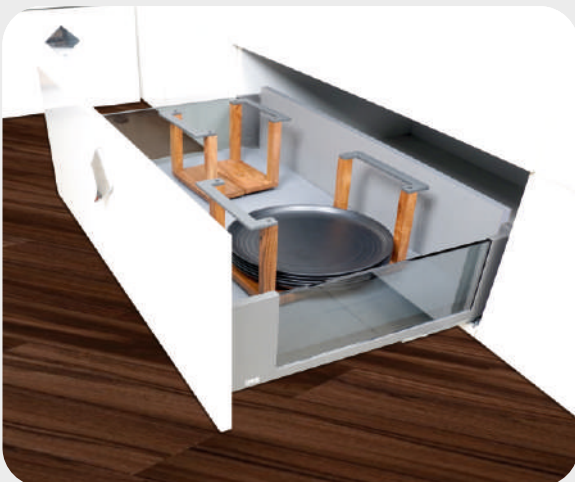

GLASS SM BOX (8")
Soft Closing Series

► Order Information

Packing : 4 Sets/Ctn

Colour : Iron Grey with Black Glass

SIZE	CODE	MRP
500mm X 8inch	GSM208G	8640