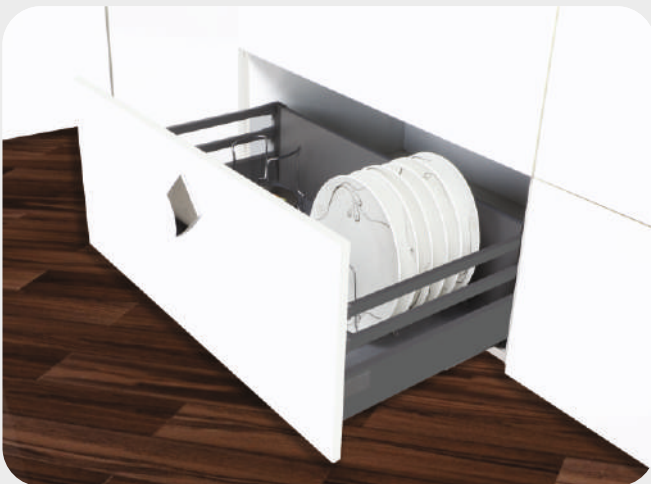

UNIVERSAL GALLEY (8") Double Galley

► Order Information

Packing : 6 Sets/Ctn
Colour : Iron Grey

SIZE	CODE	MRP
300mm X 8inch	UG300-8	1075
350mm X 8inch	UG350-8	1075
400mm X 8inch	UG400-8	1075
450mm X 8inch	UG450-8	1075
500mm X 8inch	UG500-8	1075
550mm X 8inch	UG550-8	1075