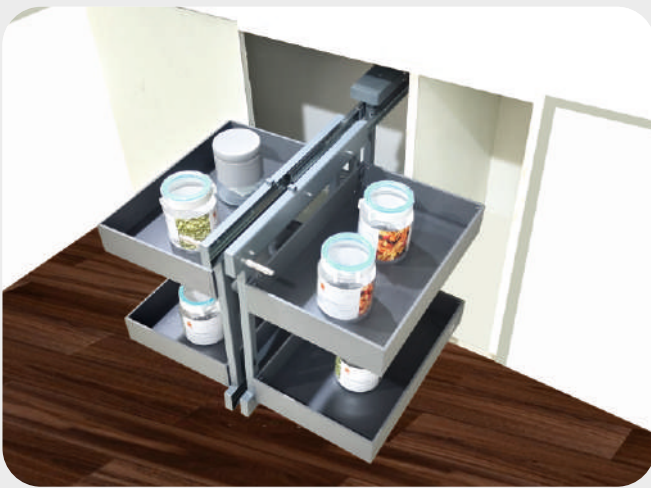

MAGIC CORNER (U/A)
SLIM (Soft Close)

► Order Information

Packing : 1 Set/Ctn
Colour : Iron Grey

SIZE (WxDxH)	CODE	MRP
42x20x22 inch	MCS-U	32400

MAGIC CORNER (U/A)
PREMIUM GREY (Soft Close)

► Order Information

Packing : 1 Set/Ctn
Colour : Grey

SIZE (WxDxH)	CODE	MRP
42x20x22 inch	MCPG-U	31320

MAGIC CORNER (U/A)
PREMIUM BLACK (Soft Close)

► Order Information

Packing : 1 Set/Ctn
Colour : Black

SIZE (WxDxH)	CODE	MRP
42x20x22 inch	MCPB-U	31320